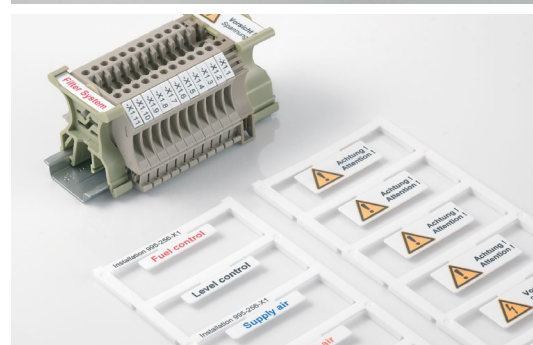

Quador

Custom Marker Service

Did you know that Quador has an in-house custom wire and device marker service? With a massive range of quality Weidmüller markers and quick turn-around of orders, Quador can make the troublesome task of identification easy! Simply email us your list of labels, the size and type you require and we'll do the rest!

Equipment

Cabinet

Field

Premium Quality and Reliability

Smudge-proof and scratch resistant they are perfect for heavy-duty environments. Barcodes, graphics, photos and colour logos can be easily integrated in the label design. What's more, we can deliver both large batches and smaller numbers of long lasting labels and markers, quickly and efficiently.