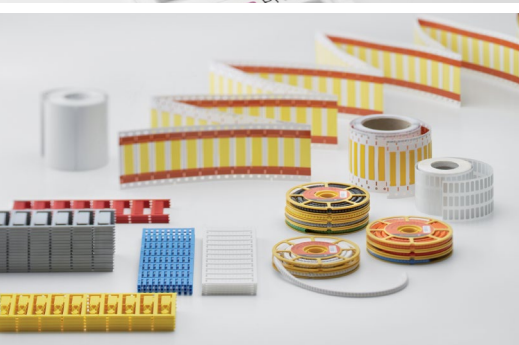

Quador

Custom Marker Service

Did you know that Quador has an in-house custom wire and device marker service? With a massive range of quality Weidmüller markers and quick turn-around of orders, Quador can make the troublesome task of identification easy! Simply email us your list of labels, the size and type you require and we'll do the rest!

Quador

Custom Marker Service

Weidmuller delivers total Labelling and Marking Solutions

Now you can order all your labelling and marking requirements from a single source. Weidmuller offers a comprehensive range of labels and markers in different materials, colours, sizes and formats.

Equipment

Cabinet

Field

Premium Quality and Reliability

Smudge-proof and scratch resistant they are perfect for heavy-duty environments. Barcodes, graphics, photos and colour logos can be easily integrated in the label design. What's more, we can deliver both large batches and smaller numbers of long lasting labels and markers, quickly and efficiently.

Should you require a completely tailored solution then Weidmuller has the equipment and technical expertise to deliver your customised markers and labels.

Our CO2 Laser is perfect for printing on stainless steel and acrylic material. For larger or high volume projects our Router is ideal and handles sheet sizes up to 2400mm x 1200mm.